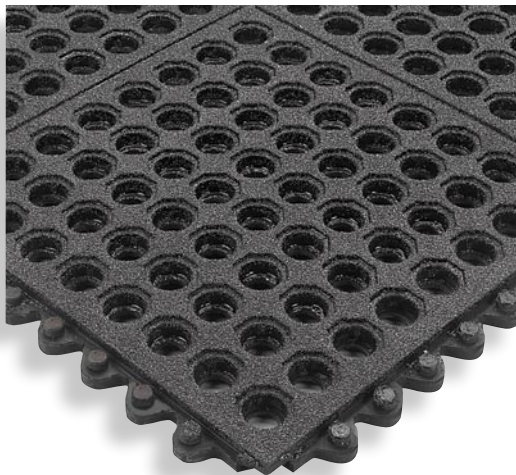

24/Seven®

NEW
Cutting Fluid Resistant
COMPOUND

Performance (CFR): BEST
Performance (All-Purpose): BETTER

24/Seven® No. 572

- Its drainage design allows fluids and debris to freely flow through

24/Seven® GritWorks!® No. 576

- Its GritWorks!® surface provides almost 40% more traction than OSHA recommends in wet areas
- Only** available in **CFR** - a unique rubber compound resistant to mineral oil based cutting fluid.

Named for their ability to work twenty-four hours a day, seven days a week to keep your employees comfortable and productive, the **24/Seven®** mats are substantial, modular, molded rubber anti-fatigue mats in four (4) versions for virtually every application. They are 5/8" thick single work station mats, but have a hidden interlocking system designed to connect on all four sides to quickly cover large areas. For extra employee safety, attach the 3" wide black or yellow safety beveled edge.

24/Seven® mats are available in two compounds:

All Purpose - natural rubber for use in dry areas and around water.

New CFR - a totally new and innovative compound that is resistant to mineral oil based cutting fluids and provides good chemical resistance.

Sizes Up To

To 15' W x 60' L

To 15' W x 60' L

To 15' W x 60' L/**CFR** Gray borders

To 15' W x 60' L/ Black borders

To 15' W x 60' L/**CFR** Yellow borders

To 15' W x 60' L/ Yellow borders

To 15' W x 60' L